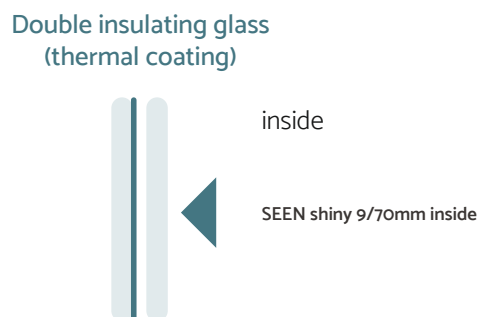

SEEN AG
Lerchenfeldstrasse 3
9014 St. Gallen
Switzerland

SEEN ELEMENTS HIGHLY EFFECTIVE BIRD PROTECTION

APPLICATION AREAS