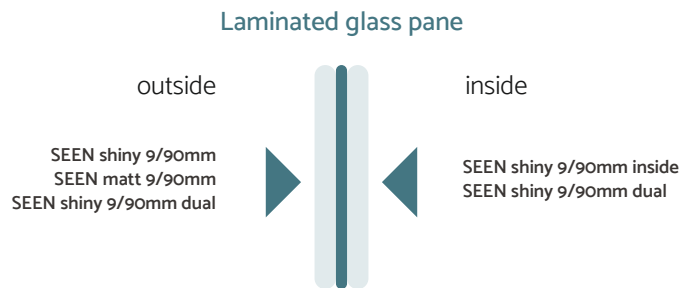

SEEN AG
Lerchenfeldstrasse 3
9014 St. Gallen
Switzerland

SEEN ELEMENTS HIGHLY EFFECTIVE BIRD PROTECTION

APPLICATION AREAS