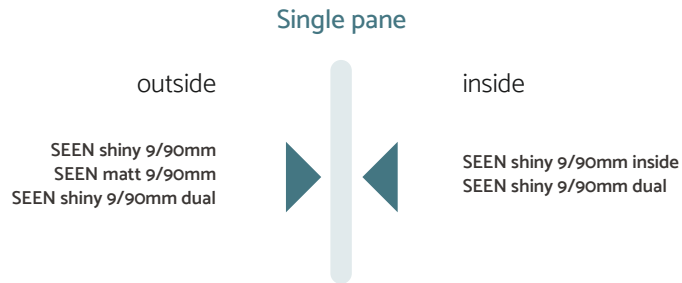

SEEN AG
Lerchenfeldstrasse 3
9014 St. Gallen
Switzerland

SEEN ELEMENTS HIGHLY EFFECTIVE BIRD PROTECTION

APPLICATION AREAS