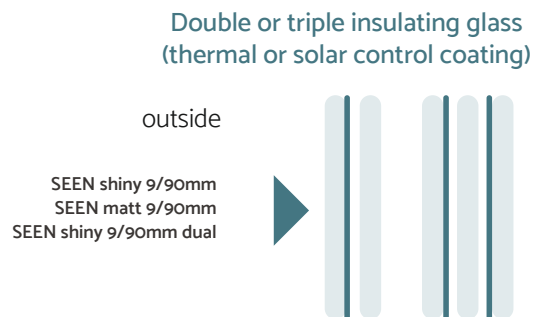

SEEN AG
Lerchenfeldstrasse 3
9014 St. Gallen
Switzerland

SEEN ELEMENTS HIGHLY EFFECTIVE BIRD PROTECTION

APPLICATION AREAS